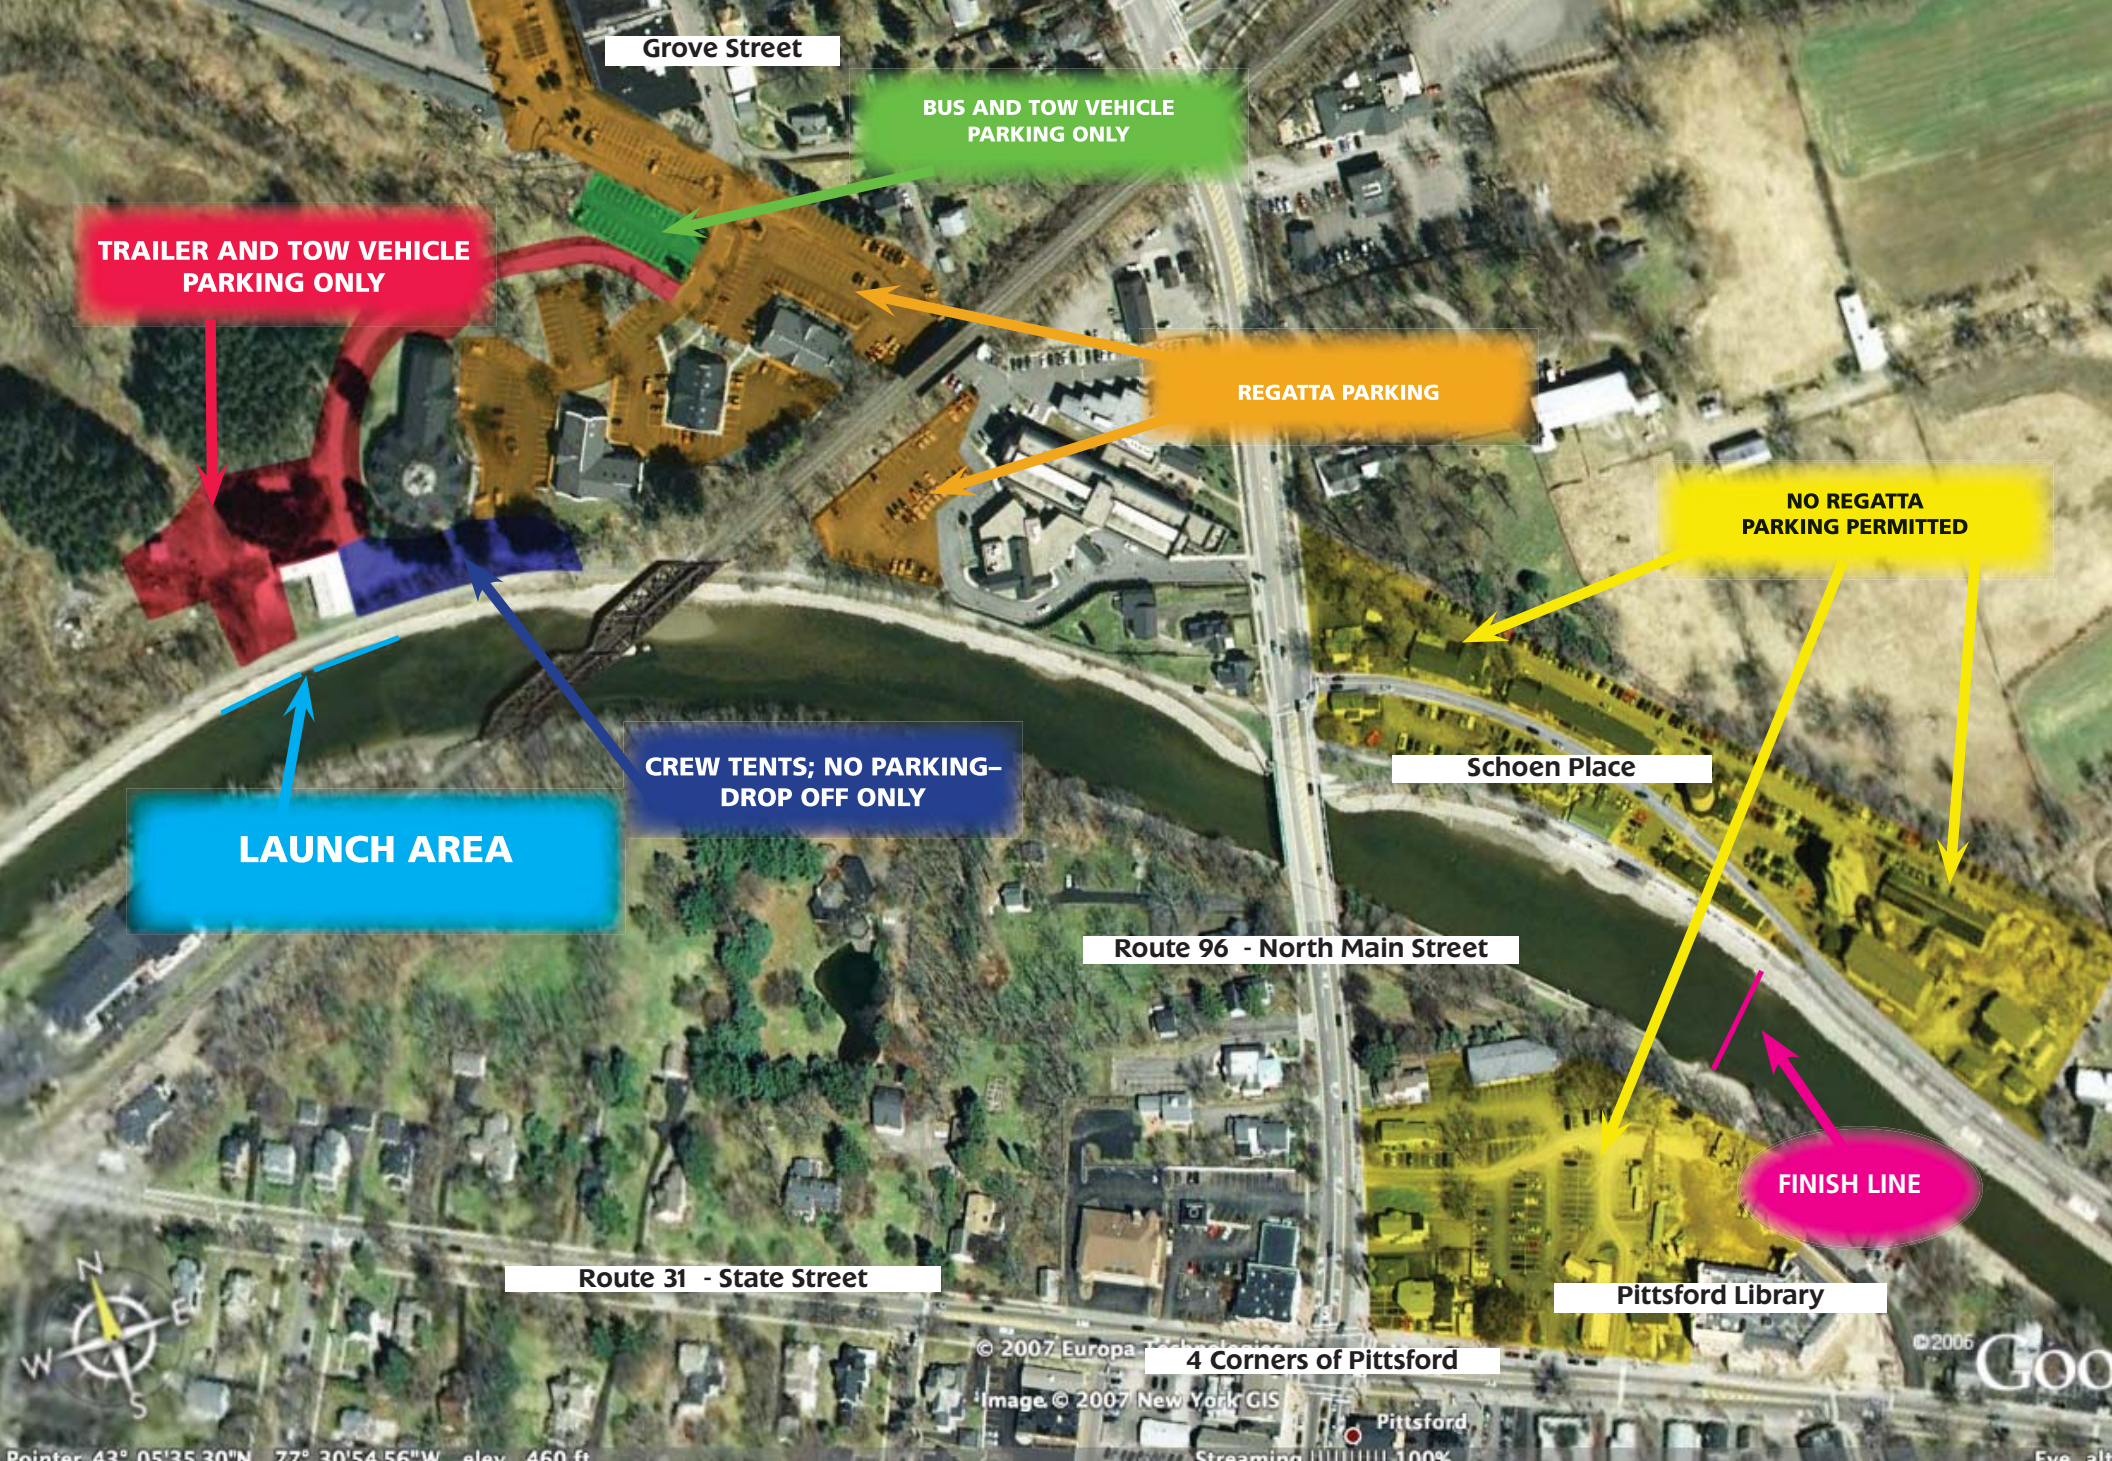

More detailed map showing parking for buses, trailers, tow vehicles and crew tent set-up.

**TRAILER AND TOW VEHICLE
PARKING ONLY**

**BUS AND TOW VEHICLE
PARKING ONLY**

REGATTA PARKING

**NO REGATTA
PARKING PERMITTED**

LAUNCH AREA

**CREW TENTS; NO PARKING-
DROP OFF ONLY**

Schoen Place

Route 96 - North Main Street

FINISH LINE

Route 31 - State Street

Pittsford Library

4 Corners of Pittsford

Map showing overall site location for the village of Pittsford