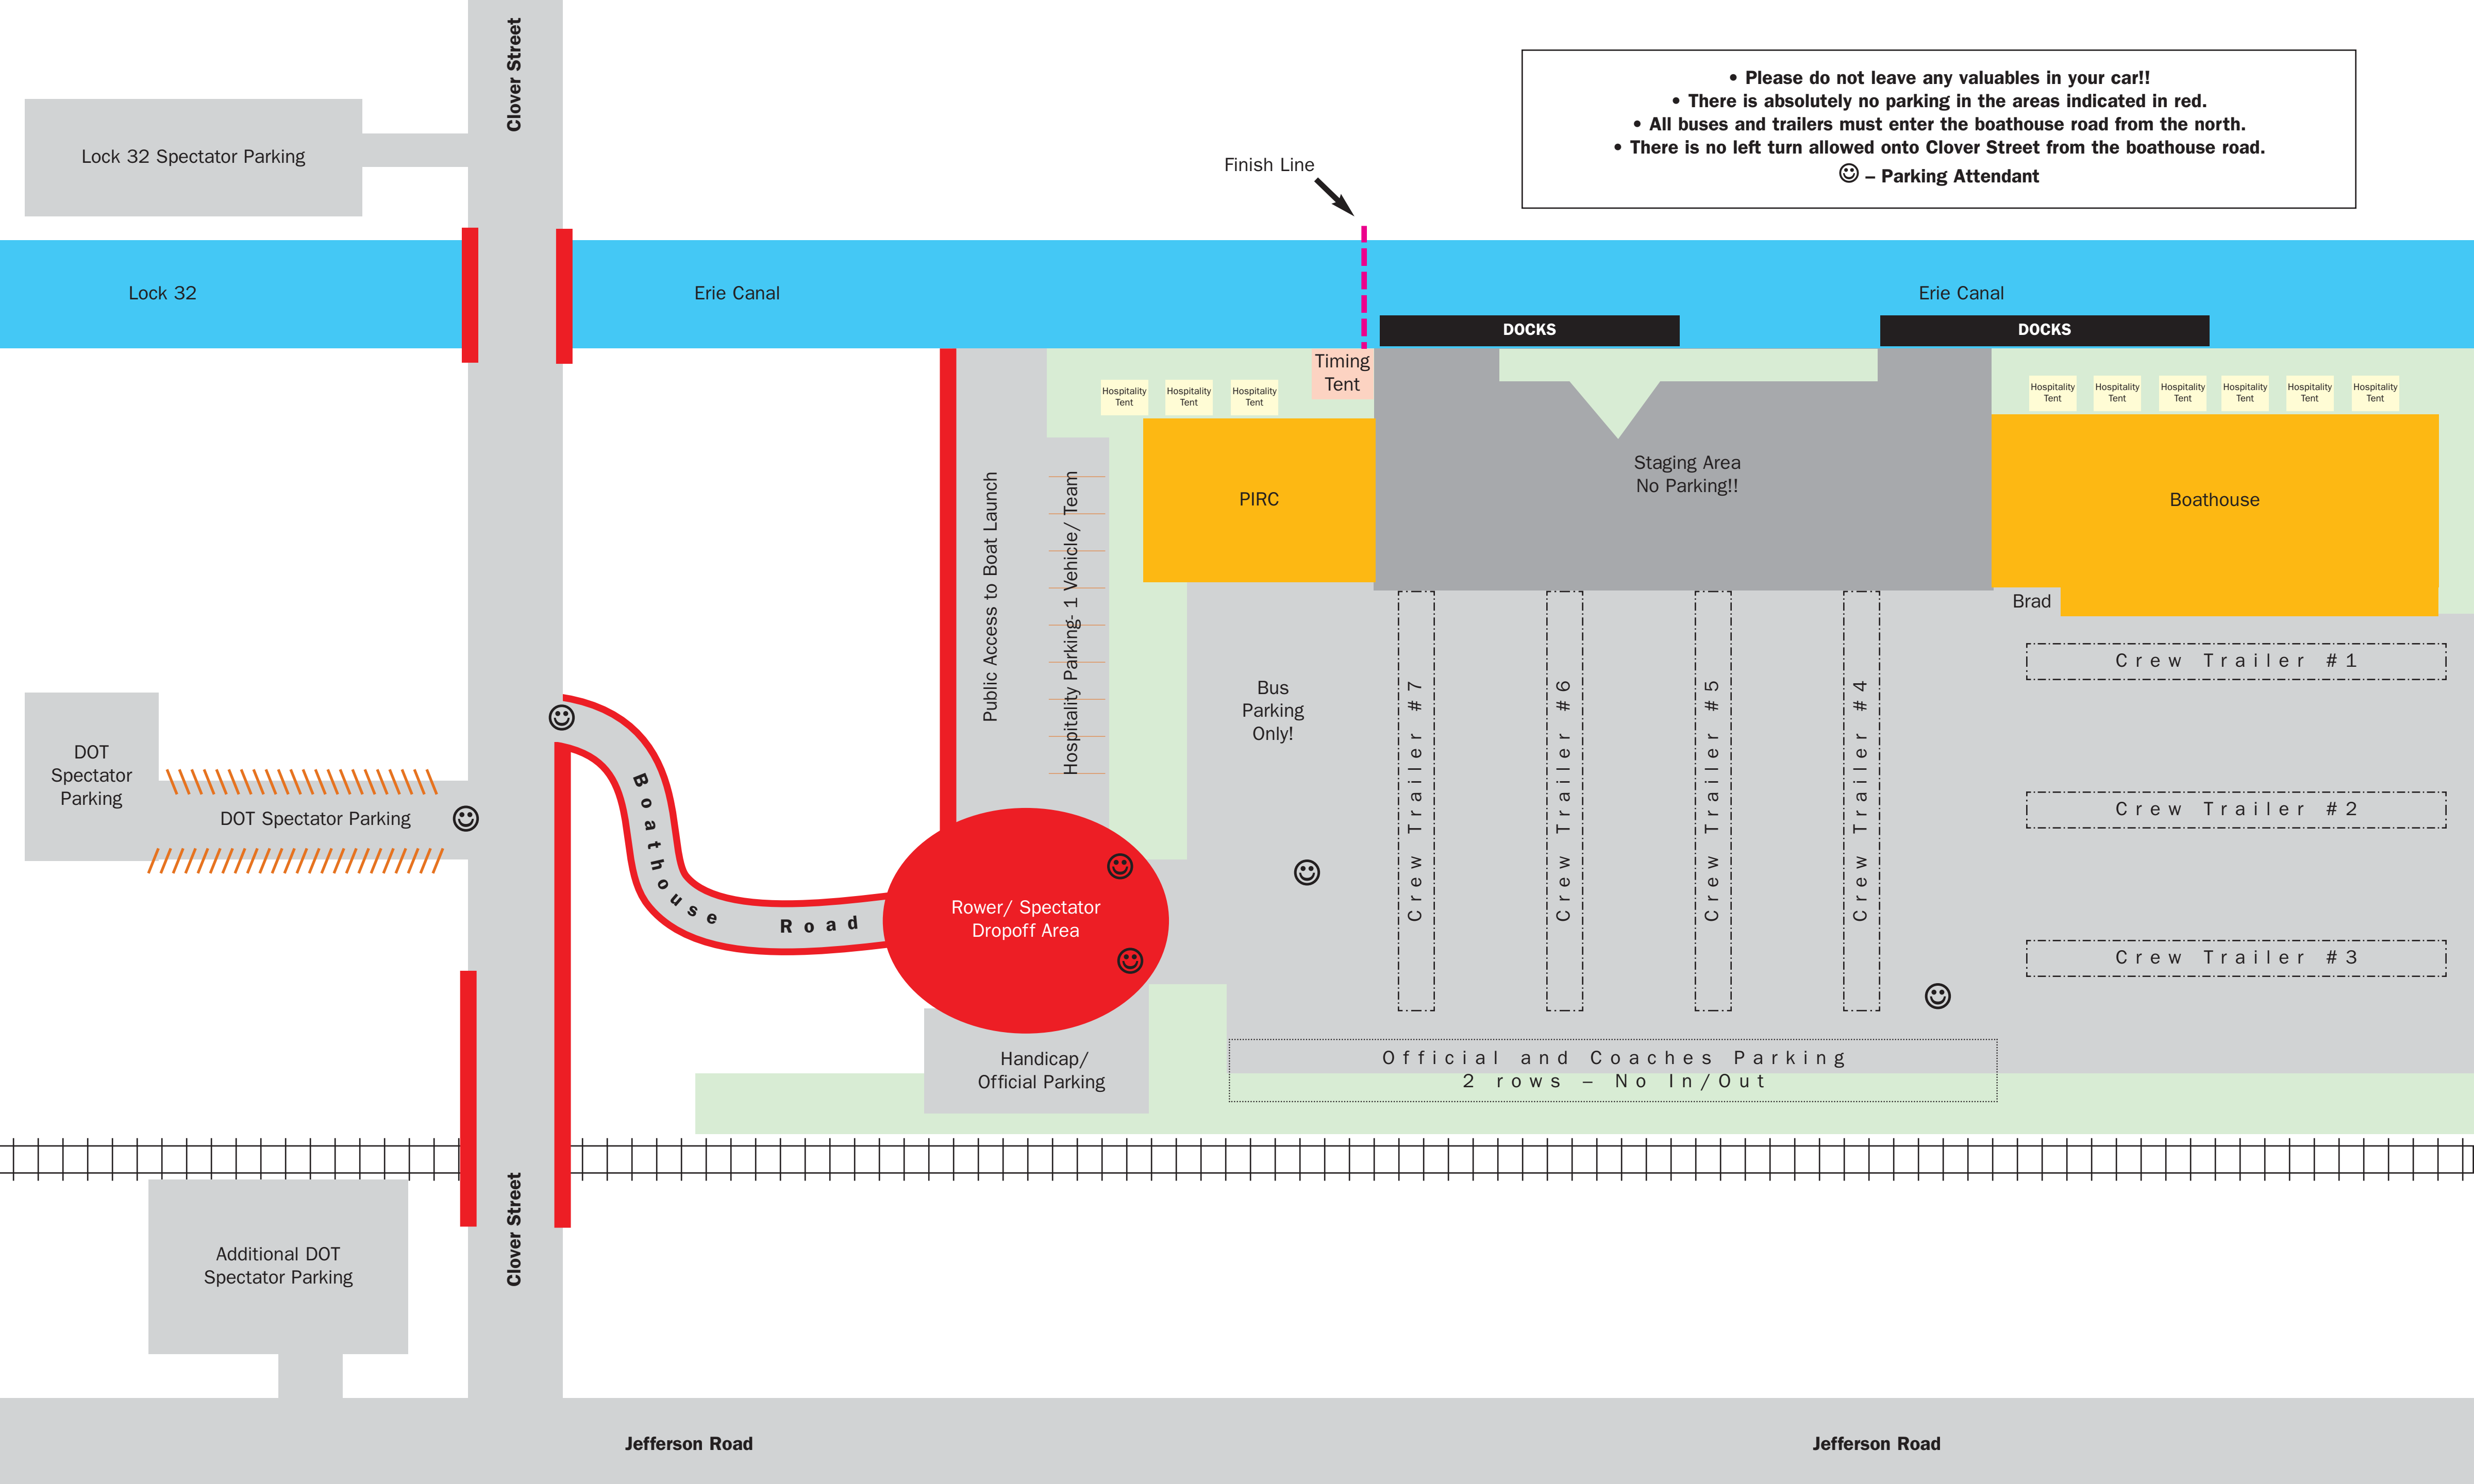

Lock 32 Spectator Parking

Lock 32

Erie Canal

Erie Canal

DOCKS

DOCKS

Timing Tent

Hospality Tent

Hospality Tent

PIRC

Staging Area  
No Parking!!

Boathouse

Public Access to Boat Launch

Hospality Parking- 1 Vehicle/ Team

Brad

Crew Trailer #1

Crew Trailer #2

Crew Trailer #3

DOT Spectator Parking

DOT Spectator Parking

☺

☺

Boathouse Road

Rower/ Spectator Dropoff Area

☺

Handicap/ Official Parking

Official and Coaches Parking  
2 rows - No In/Out

Additional DOT Spectator Parking

Clover Street

Jefferson Road

Jefferson Road